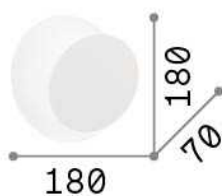

General info

Indoor - Wall lamps

Ean	8021696238944
Item	TICK AP ORO
Installation	Wall lamps
Guarantee	5 years
Gross weight	0.55 kg
Volume	0.002888 m ³

Technical info

Net weight	0.44 kg
Insulation class	II
Protection index	IP20
Compliance	CE
Operating temperature	0° ~ +40 °C
Full load efficiency	X
Dimmer	NO, On-Off
Power output	220-240 V AC 50/60 Hz
Power supply	In-built, included Replaceable (by qualified operators only), electronic
Adjustability	vert. 0°-90°, orizz. 0°-350°

Source info

Integrated source	Integrated LED module
Replaceable source	Replaceable (by qualified operators only)
Power	LED 7,5 W
Emission	Indirect
Max consumption	max 7,50 W
Features LED	LED SMD
CCT LED	3000 K
Duration LED (t. 25°C)	30000 h
CRI	> 80
SDCM	4
Light beam flux	700 lm
Useful light flux	350 lm
Bulb included	1 - E14 OLIVA 4W 3000K CRI80 SATIN